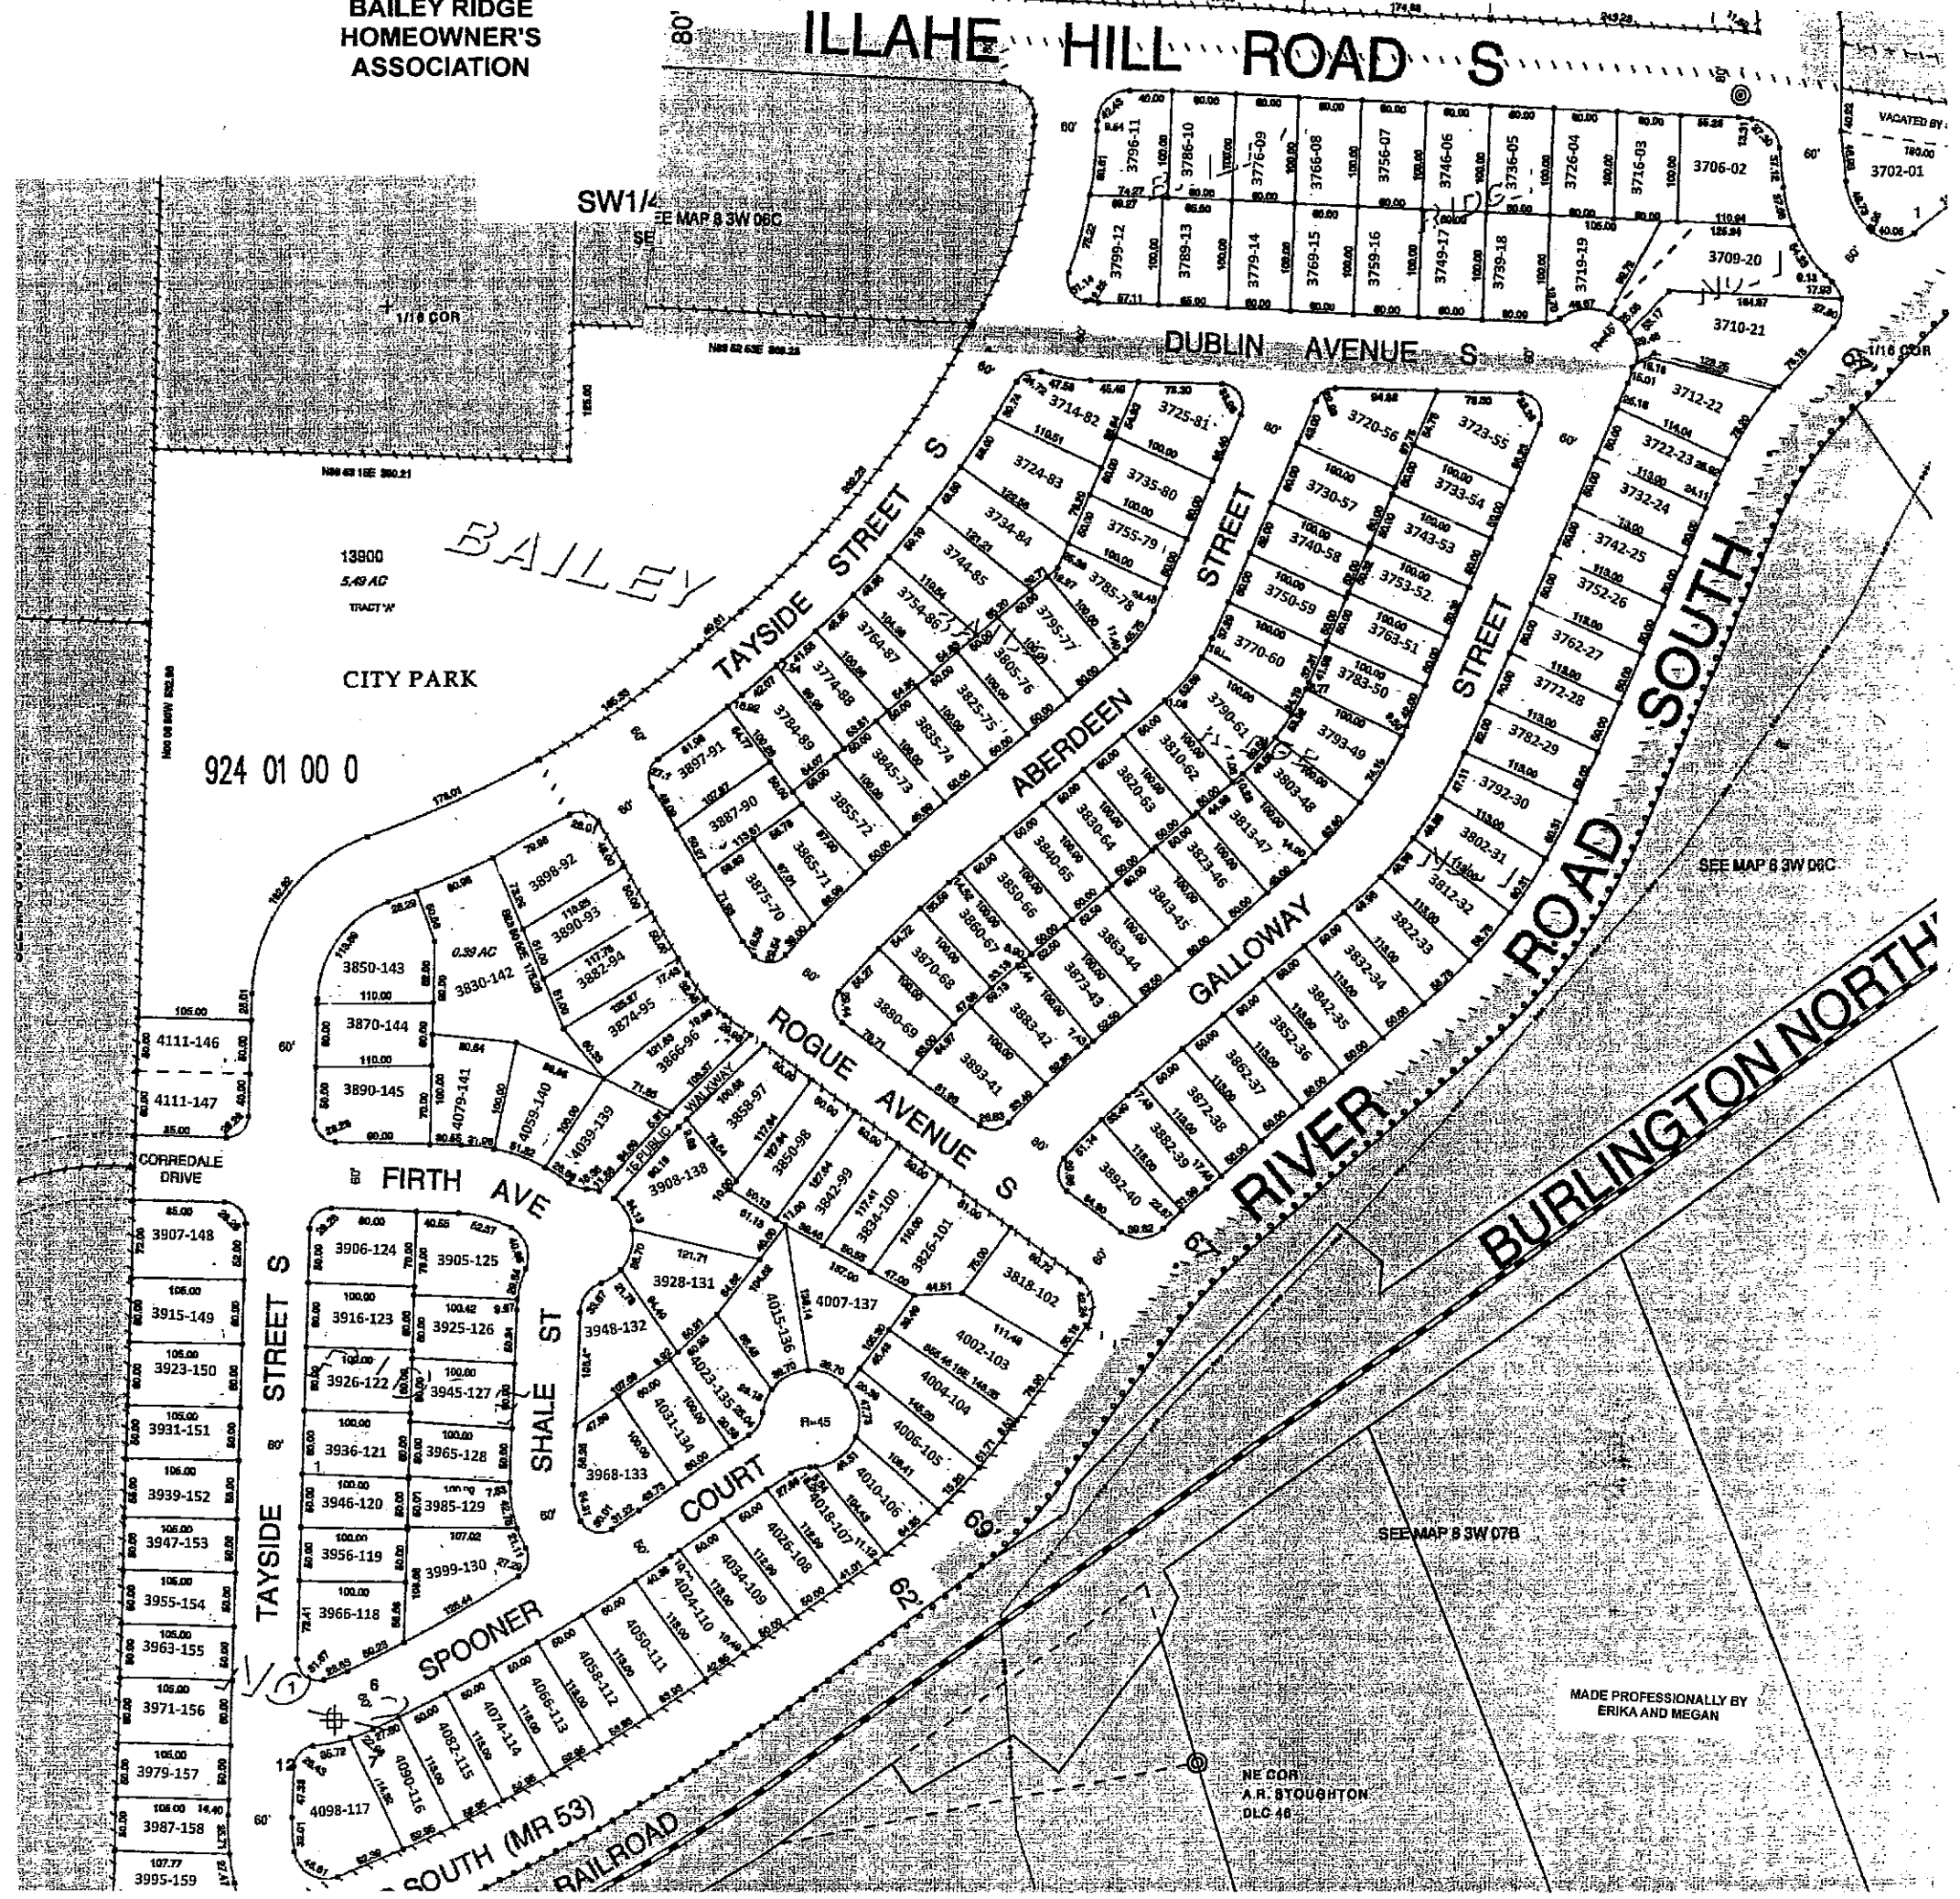

BAILEY RIDGE  
HOMEOWNER'S  
ASSOCIATION

ILLAHE HILL ROAD S

VACATED BY  
100.00  
3702-01

SW 1/4  
SEE MAP 8 3W D8C

DUBLIN AVENUE S

13900  
5.49 AC  
TRACT W  
  
CITY PARK

924 01 00 0

SEE MAP 8 3W D8C

BURLINGTON NORTH

SEE MAP 8 3W 07B

MADE PROFESSIONALLY BY  
ERIKA AND MEGAN

NE CORN  
A.R. STOUGHTON  
DLC 48